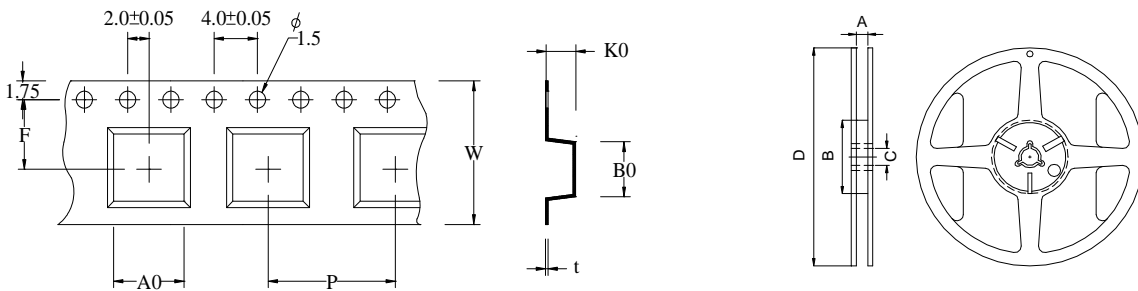

Packaging Information

• **Tearing Off Force**

★The force for tearing off cover tape is 10 to 120 grams in the arrow direction under the following conditions.

• **DIMENSIONS & RECOMMENDED PATTERN**

TYPE	DIMENSIONS / SIZE (mm)			PATTERN / SIZE (mm)		
	A	B	C	D	E	F
JPRD 0503	5.7 ± 0.3	5.7 ± 0.3	3.0 Max.	2.15	2.0	6.3

• **TAPE DIMENSION & REEL DIMENSION**

REEL DIMENSION

TYPE	TAPE / SIZE (mm)							REEL 13"×16mm			
	A0	B0	K0	P	F	W	t	A	B	C	D
0503	6.4 ± 0.1	6.4 ± 0.1	3.2 ± 0.1	12 ± 0.1	7.5 ± 0.1	16 ± 0.3	0.35 ± 0.05	16.5 ± 0.2	100 ± 0.5	13.2 ± 0.3	330 ± 1.0