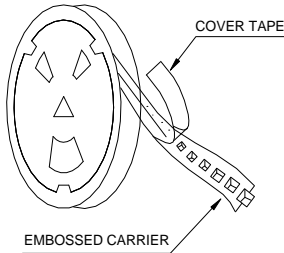

Packaging Information

• **Tearing Off Force**

★The force for tearing off cover tape is 10 to 120 grams in the arrow direction under the following conditions.

• **DIMENSIONS & RECOMMENDED PATTERN**

TYPE	DIMENSIONS / SIZE (mm)			PATTERN / SIZE (mm)		
	A	B	C	D	E	F
JPRD 0503	5.7 ± 0.3	5.7 ± 0.3	3.0 Max.	2.15	2.0	6.3

• **TAPE DIMENSION & REEL DIMENSION**

REEL DIMENSION

TYPE	TAPE / SIZE (mm)							REEL 13"×16mm			
	A0	B0	K0	P	F	W	t	A	B	C	D
0503	6.4 ± 0.1	6.4 ± 0.1	3.2 ± 0.1	12 ± 0.1	7.5 ± 0.1	16 ± 0.3	0.35 ± 0.05	16.5 ± 0.2	100 ± 0.5	13.2 ± 0.3	330 ± 1.0