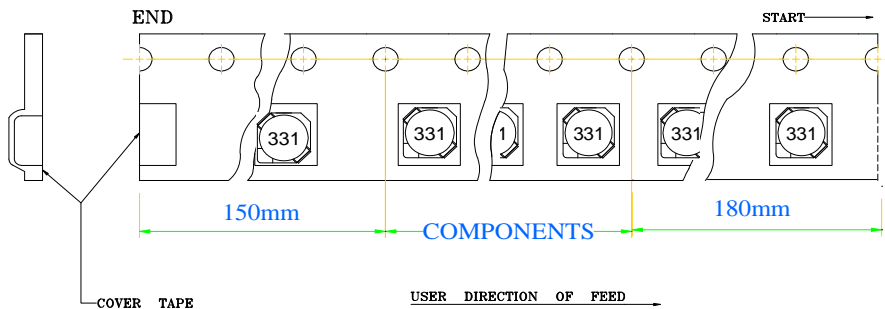

• **PACKAGING QUANTITY**

Type	JPRD 0503
Q'TY/Reel	1000