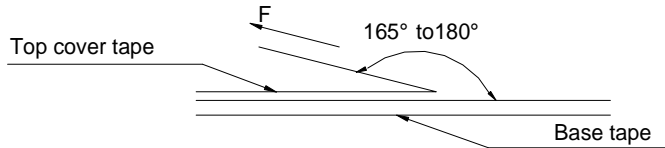

Packaging Information

• **Tearing Off Force**

★The force for tearing off cover tape is 10 to 120 grams in the arrow direction under the following conditions.

• **DIMENSIONS & RECOMMENDED PATTERN**

TYPE	DIMENSIONS / SIZE (mm)			PATTERN / SIZE (mm)		
	A	B	C	D	E	F
JPRD 0503	5.7 ± 0.3	5.7 ± 0.3	3.0 Max.	2.15	2.0	6.3

• **TAPE DIMENSION & REEL DIMENSION**

REEL DIMENSION

TYPE	TAPE / SIZE (mm)							REEL 13"×16mm			
	A0	B0	K0	P	F	W	t	A	B	C	D
0503	6.4 ± 0.1	6.4 ± 0.1	3.2 ± 0.1	12 ± 0.1	7.5 ± 0.1	16 ± 0.3	0.35 ± 0.05	16.5 ± 0.2	100 ± 0.5	13.2 ± 0.3	330 ± 1.0